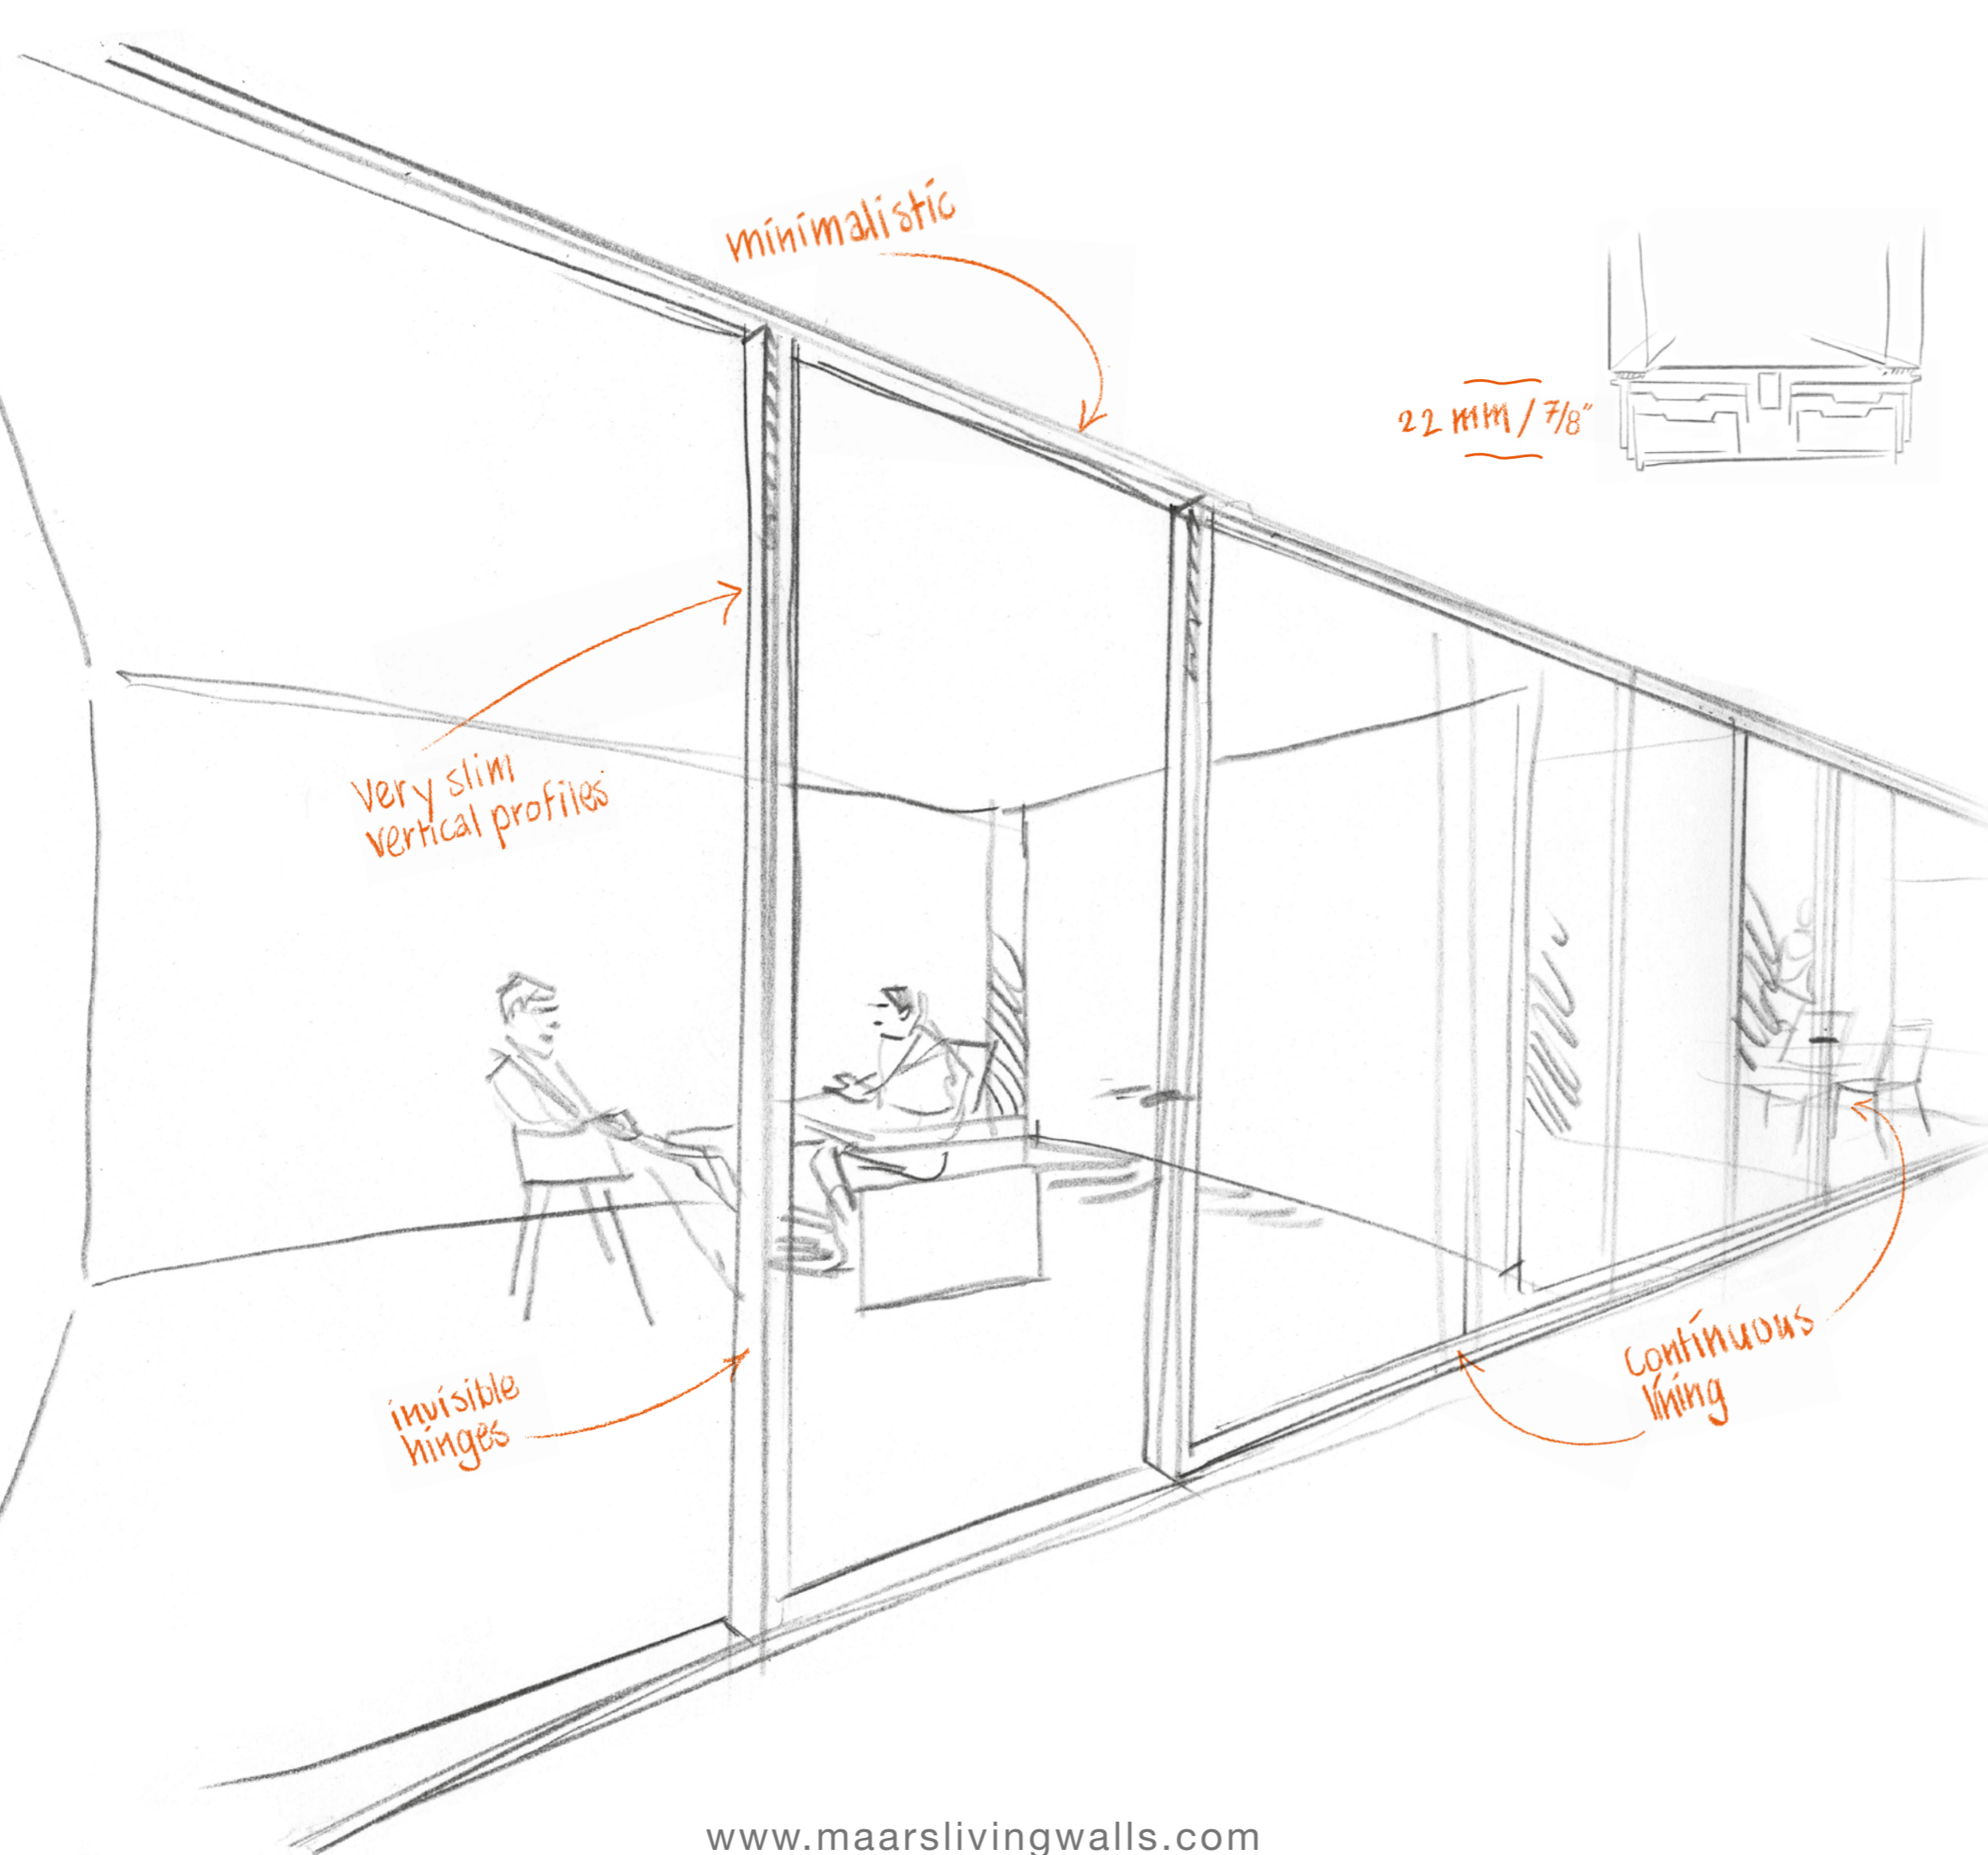

Continuous innovation is what Maars Living Walls is known for. With lalineia, Maars has achieved a new level of refinement and technical perfection. lalineia was developed in collaboration with a leading international architectural firm with minimalist design as the starting principle, and was designed for the upper end of the market. This unique wall was realised through the application of newly developed techniques. The extremely slim, continuous lines of the top and bottom sections, the patented flush glass connections and the absence of vertical sections make the aesthetics of lalineia unique. The maximum transparency creates an unparalleled sense of freedom and space.

A new level of transparency

In the transparent lalineia office, you feel like there are no boundaries, thanks to the barely visible line between the rooms and the corridors. At the same time, the high acoustical performance of the lalineia system wall – which can be up to 48dB – enables you to focus on your work.

A new freedom in design

"I combine minimalist art with high tech. Allow yourself to be inspired by my aesthetics and discover the new design freedom that my technology offers you."

lalinea means a revolution in every aspect. The double glazed wall is only connected at the horizontal ends, creating a continuous glass wall with subtle joints. A glazed wall that even continues into the door modules, allowing the doors to be flush with the glass wall. In other words, lalineia does not have traditional door sections. The top and bottom sections, which are only 22 mm / 7/8" high, continue on in the doors. The invisible hinges and the new, exceptionally slim lock allows for the thinnest door sections. The unique pivot construction has been tested for more than 100,000 cycles. The automatic threshold is adjustable. In corners, the glazed walls can be connected without any sections.