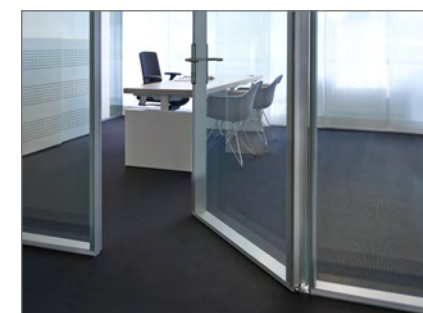

Invisible hinges because of unique pivot construction.