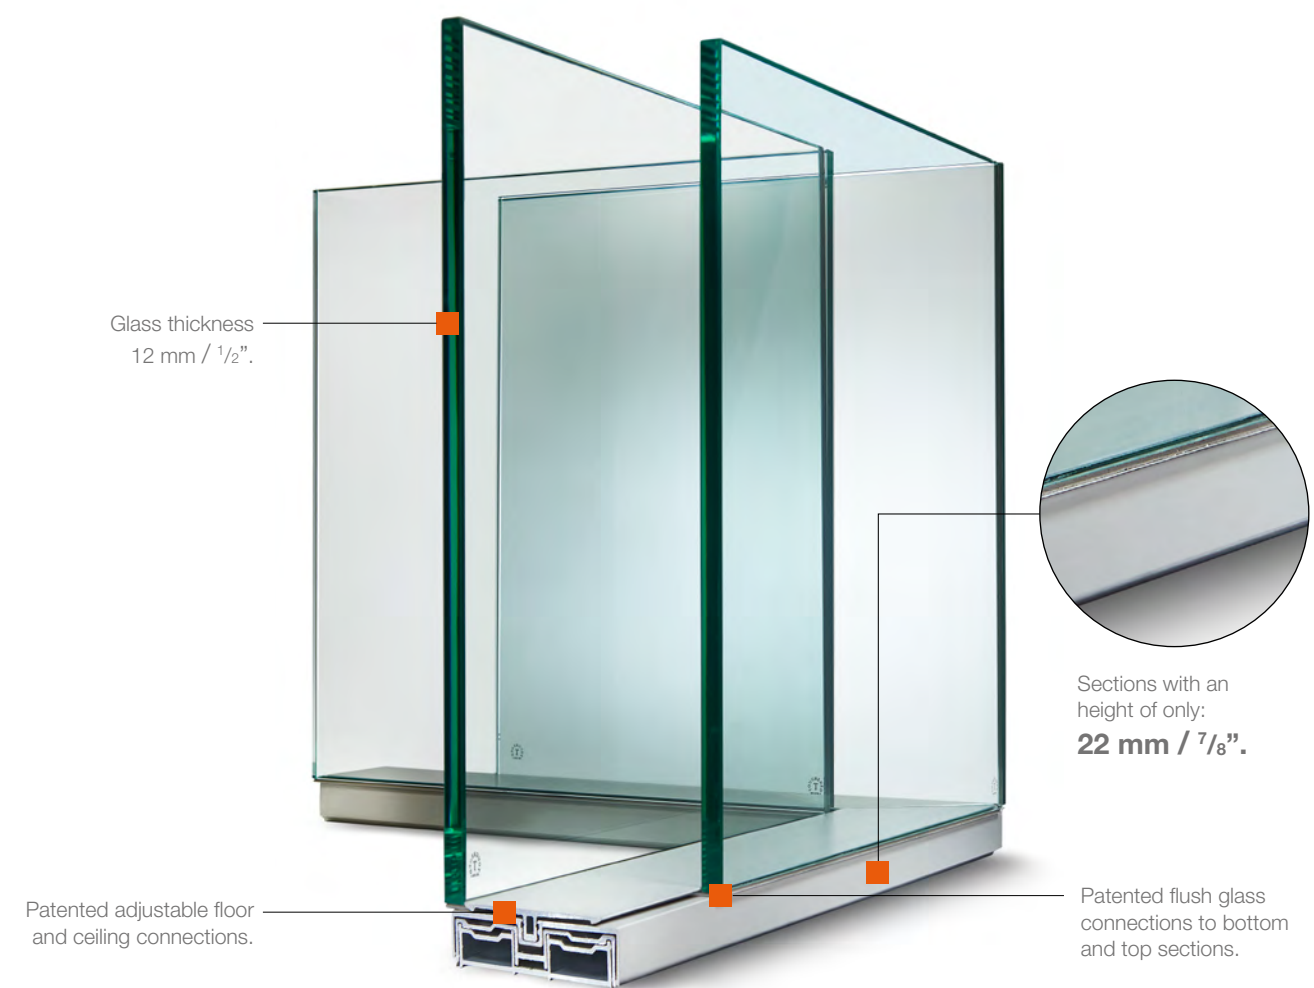

A new level of transparency

In the transparent lalineia office, you feel like there are no boundaries, thanks to the barely visible line between the rooms and the corridors. At the same time, the high acoustical performance of the lalineia system wall – which can be up to 48dB – enables you to focus on your work.

Living Options

The closed wall panels allow for the integration of light, air, visuals, sound and climate control, such as our patented ventilation studs, dolby surround panels and in-wall multimedia flat-screens. In our Living Options program you will find the many surprising options.

A new freedom in design

"I combine minimalist art with high tech. Allow yourself to be inspired by my aesthetics and discover the new design freedom that my technology offers you."

lalinea means a revolution in every aspect. The double glazed wall is only connected at the horizontal ends, creating a continuous glass wall with subtle joints. A glazed wall that even continues into the door modules, allowing the doors to be flush with the glass wall. In other words, lalineia does not have traditional door sections. The top and bottom sections, which are only 22 mm / 7/8" high, continue on in the doors. The invisible hinges and the new, exceptionally slim lock allows for the thinnest door sections. The unique pivot construction has been tested for more than 100,000 cycles. The automatic threshold is adjustable. In corners, the glazed walls can be connected without any sections.

Invisible hinges because of unique pivot construction.

Fully glazed t-connection.

Flush glazing.

Uniquely narrow lock.

The minimalist bottom and top sections create a continuous line.

Lowest floor and ceiling sections in the world.