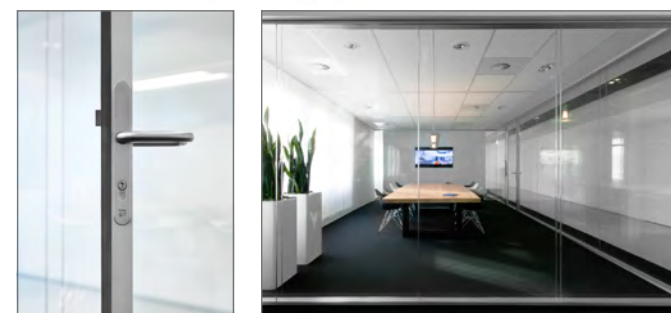

A new level of transparency

In the transparent lalineia office, you feel like there are no boundaries, thanks to the barely visible line between the rooms and the corridors. At the same time, the high acoustical performance of the lalineia system wall – which can be up to 48dB – enables you to focus on your work.

A new freedom in design

"I combine minimalist art with high tech. Allow yourself to be inspired by my aesthetics and discover the new design freedom that my technology offers you."

lalinea means a revolution in every aspect. The double glazed wall is only connected at the horizontal ends, creating a continuous glass wall with subtle joints. A glazed wall that even continues into the door modules, allowing the doors to be flush with the glass wall. In other words, lalineia does not have traditional door sections. The top and bottom sections, which are only 22 mm / 7/8" high, continue on in the doors. The invisible hinges and the new, exceptionally slim lock allows for the thinnest door sections. The unique pivot construction has been tested for more than 100,000 cycles. The automatic threshold is adjustable. In corners, the glazed walls can be connected without any sections.

Invisible hinges because of unique pivot construction.

Fully glazed t-connection.

Flush glazing.

Uniquely narrow lock.

The minimalist bottom and top sections create a continuous line.

Lowest floor and ceiling sections in the world.